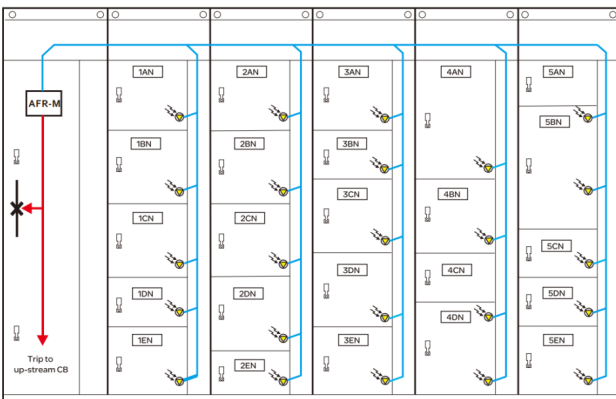

Introduction

Energom-AMR-M busbar ARC flash protection relay represents a cost-effective and highly efficient solution designed to mitigate arc-fault damage. Energom-AMR-M detects the emitted light from an arc flash and promptly triggers tripping relay in both low-voltage (LV) and medium-voltage (MV) electrical networks.

Equipped with up to 48 ultraviolet optical sensors, the relay operates on preset programs, ensuring optimal protection for the secure operation of bus circuits.

Terminal Definition

Main Features

- Arc light and current dual criterion.
- Total 4*3-phase current signal input.
- 16* passive DI point, indicates CB status.
- Single unit max 48pcs opt-sensor connected.
- HD LCD display to show integrated information.
- Independent trip act and alarm act arc flash relay.
- 9* trip contacts, free to configuration protect trip logic.
- Optional extra monitor functions by RS-485 connection.
- Panel mounting design with rugged aluminum housing.
- 1* ethernet port support IEC60870-5-103 communication.
- Less than 10 ms operation time from arc flash to arc relay trip.

Application

- Capacitor cabinet.
- High voltage switchgear.
- Electric power substation.
- Large municipal engineering project.
- Medium and low voltage switchgear.
- Thermal power plant electrical section switchgear.
- Wind turbine & wind farm and photovoltaic station switchgear.

Wiring Method

Energom-AMR-M Multiple switchgear protection